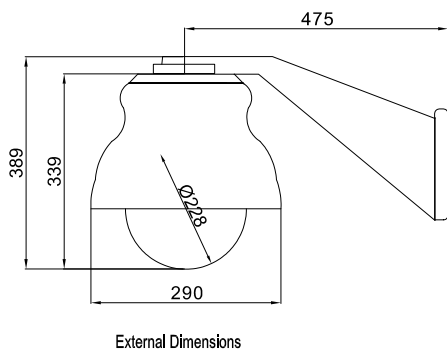

P1230 EN Power Supply in 12V DC for En

P1230 USA Power Supply in 12V DC for USA

P1230 EU Power Supply in 12V DC for EU

P1230 JP Power Supply in 12V DC for JAPAN

Fan Assisted Heater in 3A DC

VT-12W Dome Enclosure

RELATED PRODUCTS

VT-9001 Wall Mount	C701 Metal Parts
VT-9004 Pendant Mount	C603 Metal Parts
VT-9008 Corner Adapter for VT-9001	

DIMENSIONS

Unit Weight:
2.9 kg (Four sets in one carton)

Package Weight:
3.9 kg (Four sets in one carton)

Package Dimensions (B x H x L):
61 x 32 x 61 cm (Four sets in one carton)

Copyright by 2007 Eastel Taiwan, Inc.