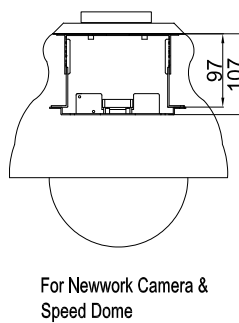

P1230 EN Power Supply in 12V DC for En

P1230 USA Power Supply in 12V DC for USA

P1230 EU Power Supply in 12V DC for EU

P1230 JP Power Supply in 12V DC for JAPAN

Fan Assisted Heater in 3A DC

VT-12W Dome Enclosure

RELATED PRODUCTS

VT-9001 Wall Mount	C701 Metal Parts
VT-9004 Pendant Mount	C603 Metal Parts
VT-9008 Corner Adapter for VT-9001	

DIMENSIONS

Unit Weight:
2.9 kg (Four sets in one carton)

Package Weight:
3.9 kg (Four sets in one carton)

Package Dimensions (B x H x L):
61 x 32 x 61 cm (Four sets in one carton)

Copyright by 2007 Eastel Taiwan, Inc.