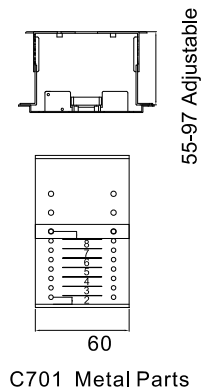

P1230 EN Power Supply in 12V DC for En

P1230 USA Power Supply in 12V DC for USA

P1230 EU Power Supply in 12V DC for EU

P1230 JP Power Supply in 12V DC for JAPAN

Fan Assisted Heater in 3A DC

VT-12W Dome Enclosure

RELATED PRODUCTS

VT-9001 Wall Mount	C701 Metal Parts
VT-9004 Pendant Mount	C603 Metal Parts
VT-9008 Corner Adapter for VT-9001	

DIMENSIONS

Unit Weight:
2.9 kg (Four sets in one carton)

Package Weight:
3.9 kg (Four sets in one carton)

Package Dimensions (B x H x L):
61 x 32 x 61 cm (Four sets in one carton)

Copyright by 2007 Eastel Taiwan, Inc.