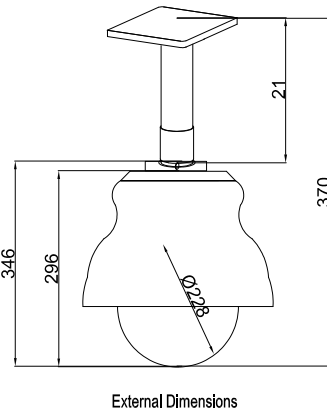

P1230 EN Power Supply in 12V DC for En

P1230 USA Power Supply in 12V DC for USA

P1230 EU Power Supply in 12V DC for EU

P1230 JP Power Supply in 12V DC for JAPAN

Fan Assisted Heater in 3A DC

VT-12W Dome Enclosure

RELATED PRODUCTS

VT-9001 Wall Mount	C701 Metal Parts
VT-9004 Pendant Mount	C603 Metal Parts
VT-9008 Corner Adapter for VT-9001	

DIMENSIONS

Unit Weight:
2.9 kg (Four sets in one carton)

Package Weight:
3.9 kg (Four sets in one carton)

Package Dimensions (B x H x L):
61 x 32 x 61 cm (Four sets in one carton)

Copyright by 2007 Eastel Taiwan, Inc.