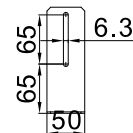

RELATED PRODUCTS

VT-9001 Wall Mount	C701 Metal Parts
VT-9004 Pendant Mount	C603 Metal Parts
VT-9008 Corner Adapter for VT-9001	

DIMENSIONS

Unit Weight:
2.9 kg (Four sets in one carton)

Package Weight:
3.9 kg (Four sets in one carton)

Package Dimensions (B x H x L):
61 x 32 x 61 cm (Four sets in one carton)

Copyright by 2007 Eastel Taiwan, Inc.