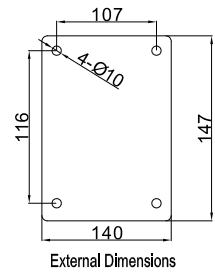

RELATED PRODUCTS

VT-9001 Wall Mount	C701 Metal Parts
VT-9004 Pendant Mount	C603 Metal Parts
VT-9008 Corner Adapter for VT-9001	

DIMENSIONS

Unit Weight:
2.9 kg (Four sets in one carton)

Package Weight:
3.9 kg (Four sets in one carton)

Package Dimensions (B x H x L):
61 x 32 x 61 cm (Four sets in one carton)

Copyright by 2007 Eastel Taiwan, Inc.